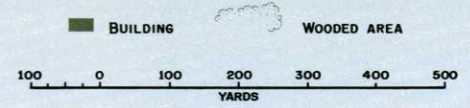

BETIO ISLAND

MAIN JAPANESE DEFENSES

- | COAST DEFENSE GUNS | AA DUAL PURPOSE GUNS | FIELD PIECES |
|--|--------------------------|------------------------|
| 🚩 8" NAVAL TYPE | 🔗 127 MM, TWIN MOUNT | 🏔 75 MM MOUNTAIN GUN |
| 🔗 140 MM | 🔗 70 MM, SINGLE MOUNT | 🔗 70 MM HOWITZER |
| 🔗 80 MM | 🔗 13 MM MG, TWIN MOUNT | ● 37 MM RAPID FIRE GUN |
| | 🔗 13 MM MG, SINGLE MOUNT | |
| <p>— LOG BARRICADE WITH MG EMPLACEMENTS AND RIFLE PITS BUILT IN OR CLOSE BEHIND IT</p> <p>~ FIRE AND COMMUNICATION TRENCH</p> <p>— ANTITANK TRENCH</p> | | |